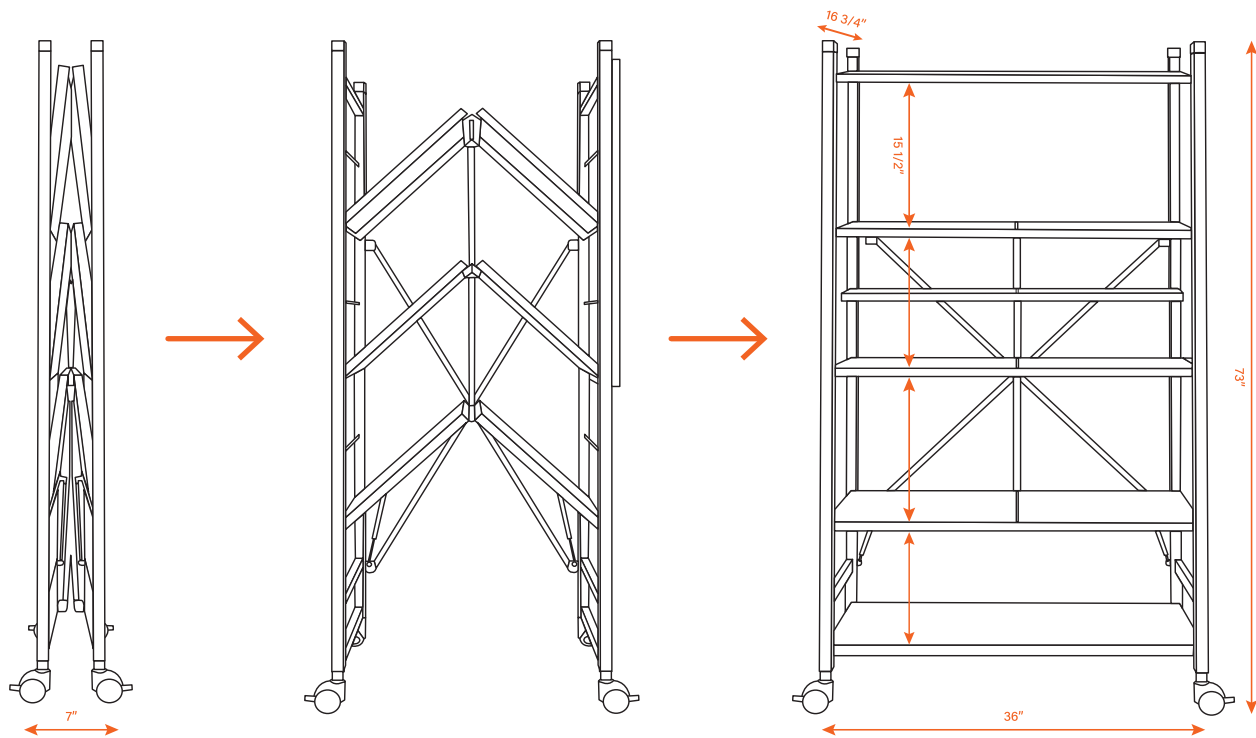

ZOZZ KIOSK ROLLING DISPLAY MODEL Z1000

The most clever and unique one-step folding buffet Kiosk, that is multifunctional and ultra-lightweight. Dress up this display with our laminate shelves featuring many colors and style options. Use connector shelves to connect multiple Kiosks and create unlimited display designs. Our 2 piece magnetic back wall can be added to back of the display to separate your space.

Features

- No hardware required for assembly or dismantling
- One step folding
- Powder coated aluminum
- Locking caster wheels
- Additional shelves easily click on and off

Add-Ons Available

- Laminate shelving options including: Leather, Wooden, and Vinyl Fabric Options
- 2 piece magnetic back wall
- Display connector shelves
- XYLO colored frames available