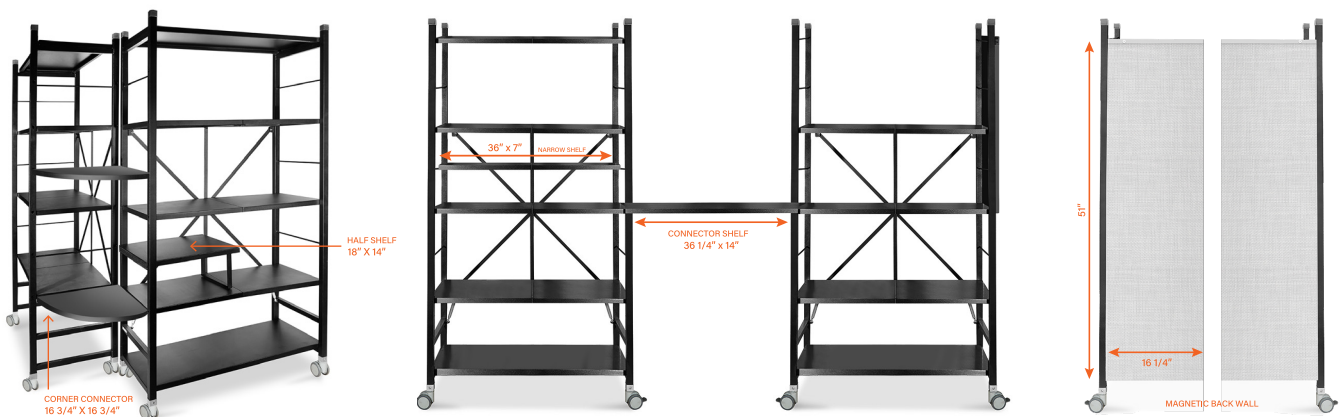

ZOZZ KIOSK ROLLING DISPLAY MODEL Z1000

The most clever and unique one-step folding buffet Kiosk, that is multifunctional and ultra-lightweight. Dress up this display with our laminate shelves featuring many colors and style options. Use connector shelves to connect multiple Kiosks and create unlimited display designs. Our 2 piece magnetic back wall can be added to back of the display to separate your space.

Features

- No hardware required for assembly or dismantling
- One step folding
- Powder coated aluminum
- Locking caster wheels
- Additional shelves easily click on and off

Add-Ons Available

- Laminate shelving options including: Leather, Wooden, and Vinyl Fabric Options
- 2 piece magnetic back wall
- Display connector shelves
- XYLO colored frames available